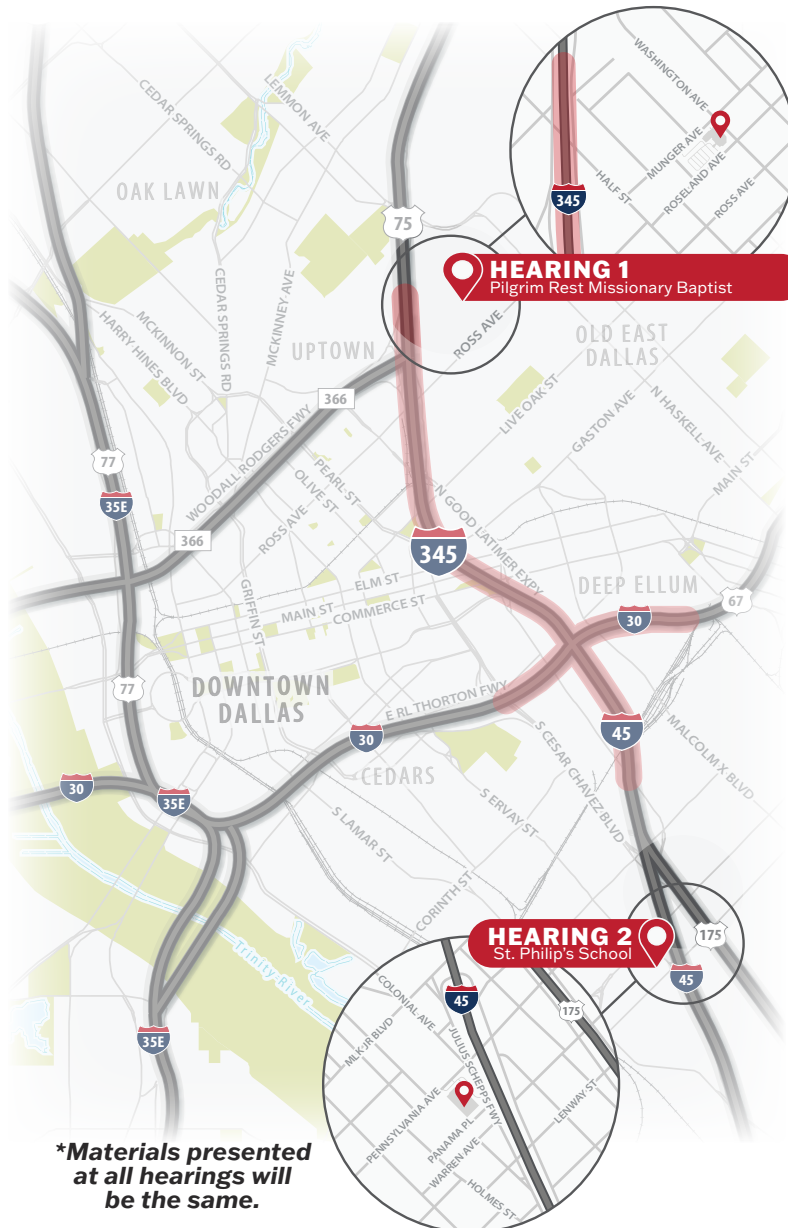

345

YOU'RE INVITED!

I-345 CONNECTS | FROM I-30 TO WOODALL RODGERS FREEWAY (SPUR 366)

PUBLIC HEARINGS

SPRING 2025

***Materials presented at all hearings will be the same.**

IN-PERSON HEARING 1

Tuesday, April 22, 2025

5 p.m. to 7 p.m. (Open House) | Live presentation at 5:30 p.m.

Pilgrim Rest Missionary Baptist Church Gymnasium (Third Floor)

1819 N. Washington Avenue, Dallas, Texas 75204

Served by DART bus routes: 003, 023, 207

IN-PERSON HEARING 2

Thursday, April 24, 2025

5 p.m. to 7 p.m. (Open House) | Live presentation at 5:30 p.m.

St. Philip's School and Community Center Gymnasium

1600 Pennsylvania Avenue, Dallas, Texas 75215

Served by DART bus routes: 013, 104 or the South Dallas GoLink

Please note, there is limited parking in front of the school.

Additional parking is available at the parking lots located across Pennsylvania Avenue.