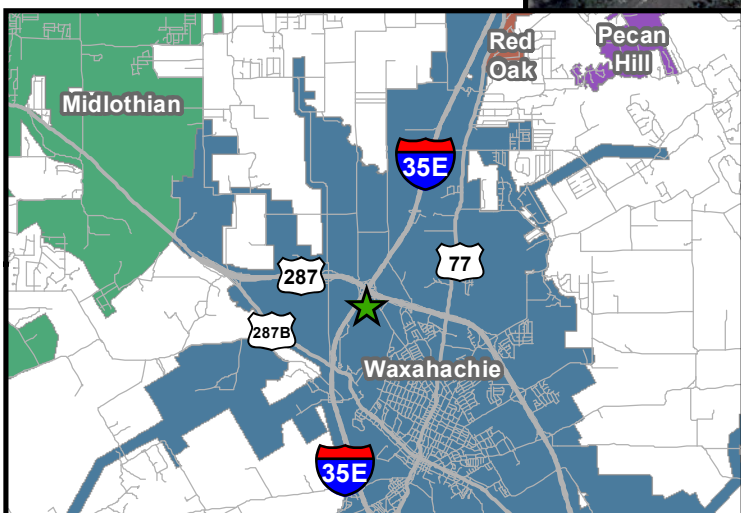

Waxahachie Civic Center

IH 35E
Public Hearing

Tuesday, May 26, 2015
Open House 5:00 p.m. - 7:00 p.m.
Public Hearing Begins at 7:00 p.m.

DIRECTIONS:

From Southbound IH 35E, take Exit 403 and continue towards US 287 South/ Corsicana exit following signage for the Waxahachie Civic Center Complex. Turn right on Sam George Drive and then right on John Arden Drive. John Arden Drive becomes Civic Center Lane. The Waxahachie Civic Center will be on the left (south side of Civic Center Lane).

From Northbound IH 35E, take Exit 403 to US 287/Corsicana/Ft. Worth. From the Service Road, follow signage for the Waxahachie Civic Center Complex/ Civic Center.

Waxahachie
Civic Center

Waxahachie Civic Center
2000 Civic Center Lane
Waxahachie, Texas 75165