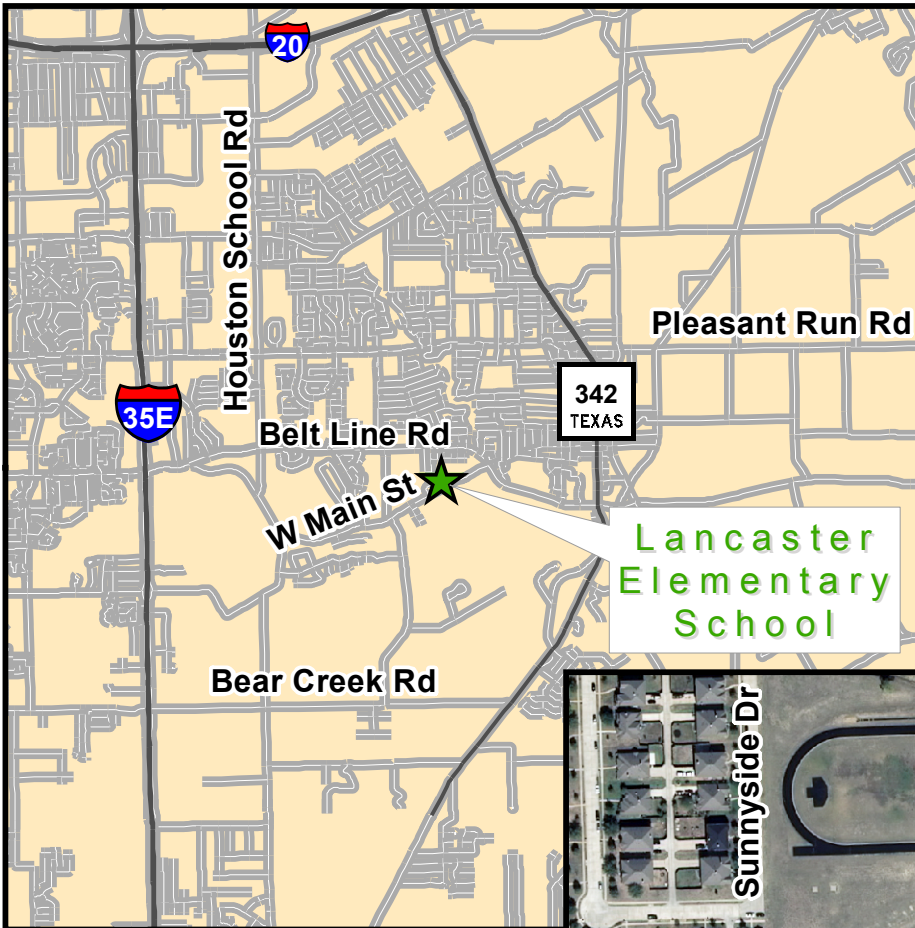

# Loop 9 SOUTHEAST

Directions To:

Lancaster Elementary School

Loop 9 Southeast  
Corridor / Feasibility Study  
Public Meeting

5:30pm - 8:00pm  
September 24, 2013

### DIRECTIONS:

From Northbound or Southbound I-35E, take the Belt Line Road/FM 1382 exit.

Travel east on Belt Line Road for approximately 3 miles then turn right on W. Main St.

Lancaster Elementary School will be on your right (north side of W. Main St.).

Lancaster Elementary School

1109 West Main Street

Lancaster, Texas 75146