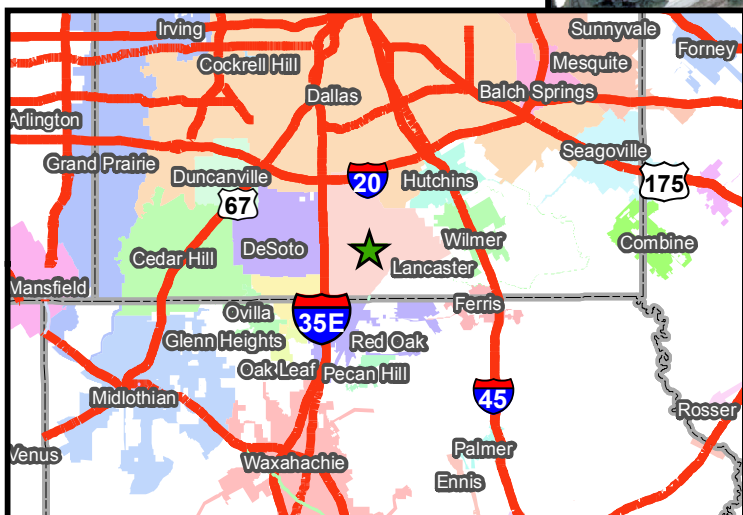

# Loop 9 SOUTHEAST

Directions To:

Lancaster Elementary School

Loop 9 Southeast  
Corridor / Feasibility Study  
Public Meeting

5:30pm - 8:00pm  
September 24, 2013

### DIRECTIONS:

From Northbound or Southbound I-35E, take the Belt Line Road/FM 1382 exit.

Travel east on Belt Line Road for approximately 3 miles then turn right on W. Main St.

Lancaster Elementary School will be on your right (north side of W. Main St.).

Lancaster Elementary School

1109 West Main Street

Lancaster, Texas 75146